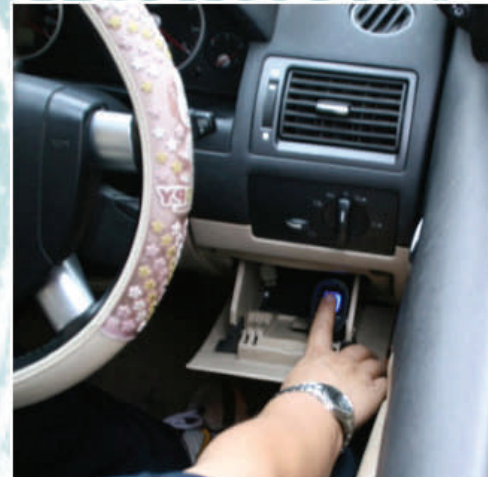

Fingerprint Car Lock

Product Description

The MG-01 fingerprint car lock system from Covetek is a biometric security system installed inside the car, which does not allow the car to be started without fingerprint verification, even if the correct key is used.

It immobilizes the car in your absence and prevents the car from being used by non-authorized people.

It consists of five parts: fingerprint scanner, controller, backup card, four relays and one siren. The four relays control fuel pump, engine, instrument and siren.

System Features

- **Super Security:** World class fingerprint verification technology, using the latest optical fingerprint sensor.
- **Friendly Operation:** Voice instructions for easy operation.
- **Super Stability:** Adopt automobile bridge-relays to protect the car entire lines from being disturbed. The controller with aluminum alloy case guarantees the stable operation of system.
- **Strong Compatibility:** Compatible with all cars' original security system, without needing to change the car's original device.
- **Strong Adaptability:** Unit works under any environment in the world. It has a wide working temperature of -30°C~80°C and working humidity:40%RH~85%RH (no dew)
- **Rich Application Experiences:** More than three years of successful applications in thousands of cars all over the world. Models include BMW, Ford, Mazda, Toyota, Mercedes and many more. The unit can also be fitted to larger heavy vehicles - trucks, mining, earthmoving equip with enclosed cabins.
- **Backup Card:** Unique backup card for emergency in addition to fingerprint. Convenient for car repairs or maintenance without fingerprint verification.
- **Exact Alarm:** the management controller will not make any sound. Alarm/siren will activate only when unit is illegally disassembled.